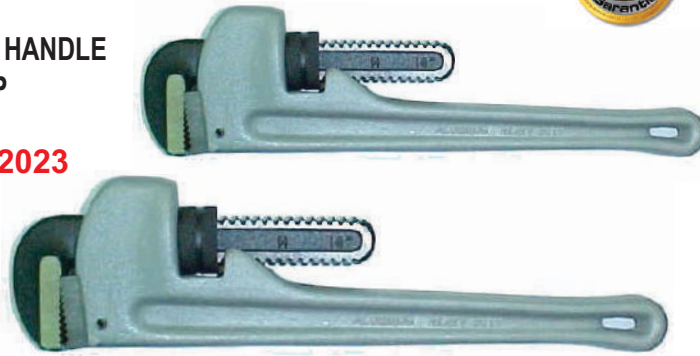

14" & 18" ALUMINUM PIPE WRENCH SET

DROP FORGED ALLOY STEEL JAWS
RUST RESISTANT LIGHTWEIGHT ALUMINUM HANDLE
PRECISION MILLED TEETH FOR ADDED GRIP

CORRECTED VERSION - JAN 11, 2023

70018 Sugg Retail $144.74

Contains items:

70013 - 14" Pipe Wrench

70014 - 18" Pipe Wrench

SAVE
34%

$95²⁰