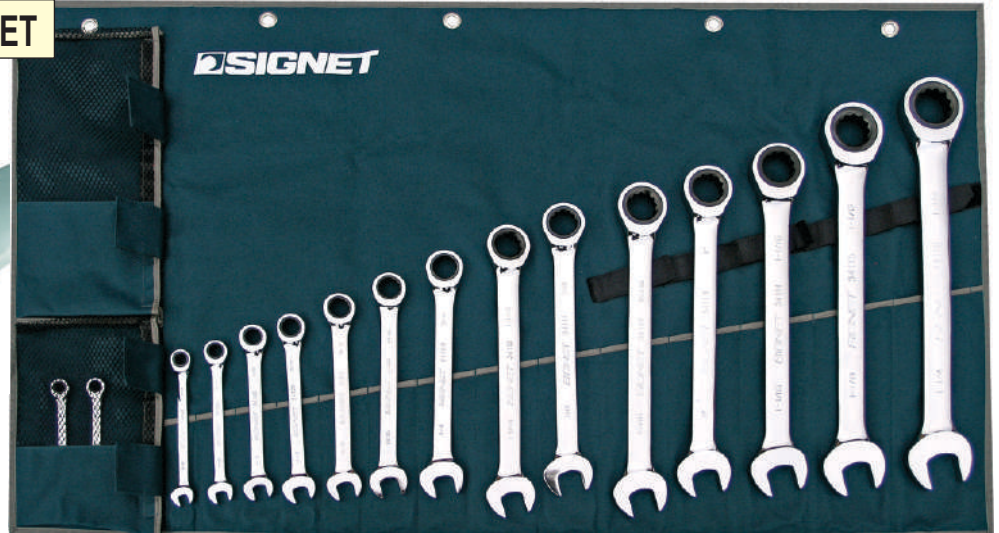

## 16 PIECE SAE RATCHET WRENCH SET

SIGNET WRENCH  
COMMERCIAL/INDUSTRIAL

34166 Sugg Retail \$708.42  
1/4" to 1-1/4"  
CrV, 5 Degrees of movement

LARGE SIZES  
UP TO 1-1/4"

SAVE  
**38%**

**\$440<sup>05</sup>**